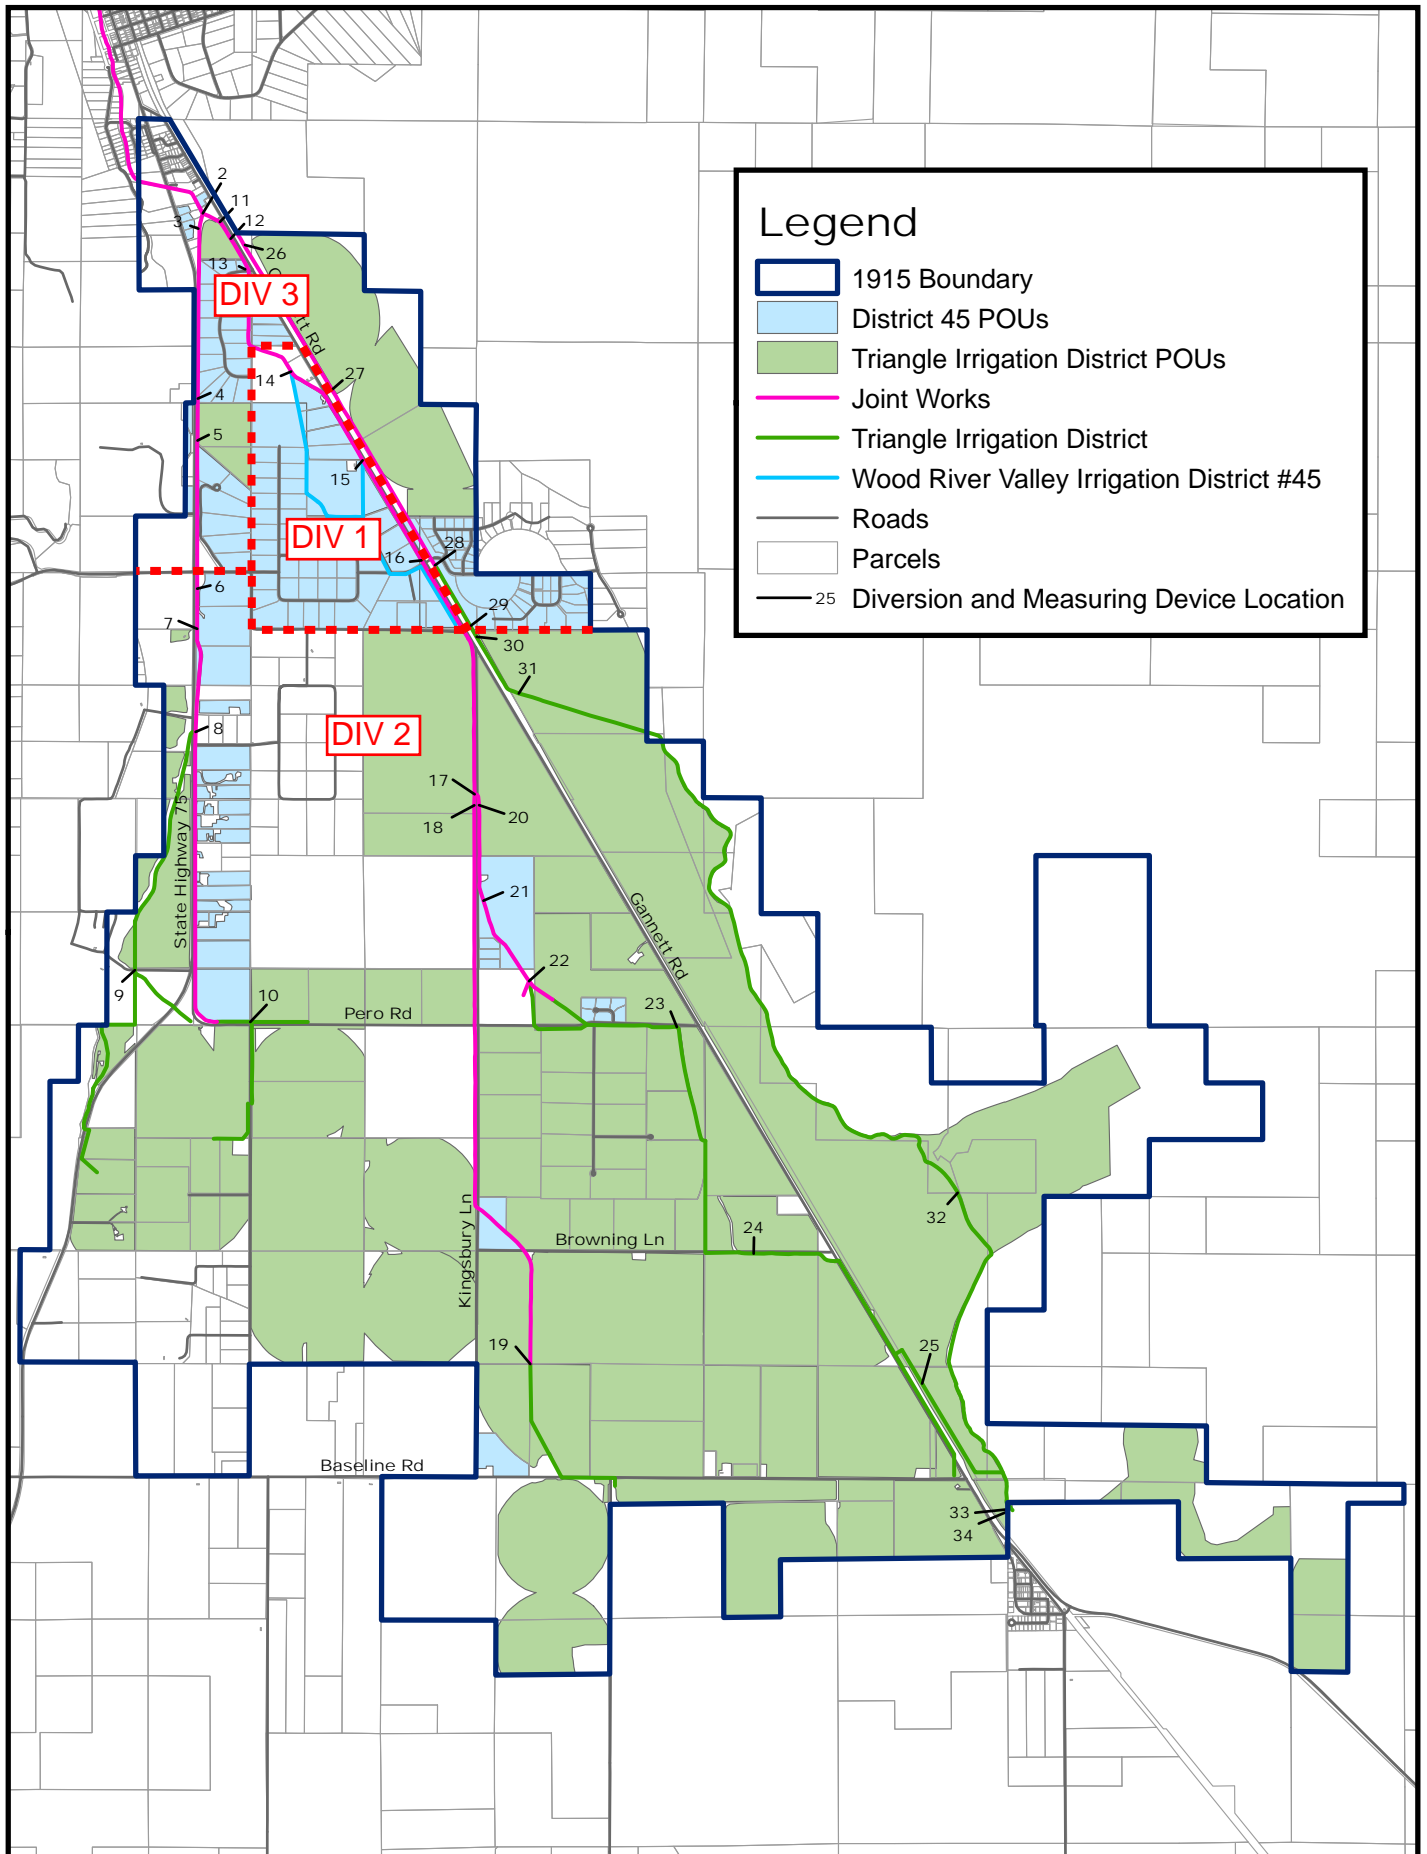

# WOOD RIVER VALLEY IRRIGATION DISTRICT #45 AND TRIANGLE IRRIGATION DISTRICT JOINT WORKS

### Legend

- 1915 Boundary
- District 45 POUs
- Triangle Irrigation District POUs
- Joint Works
- Triangle Irrigation District
- Wood River Valley Irrigation District #45
- Roads
- Parcels
- 25 Diversion and Measuring Device Location

NOT TO SCALE