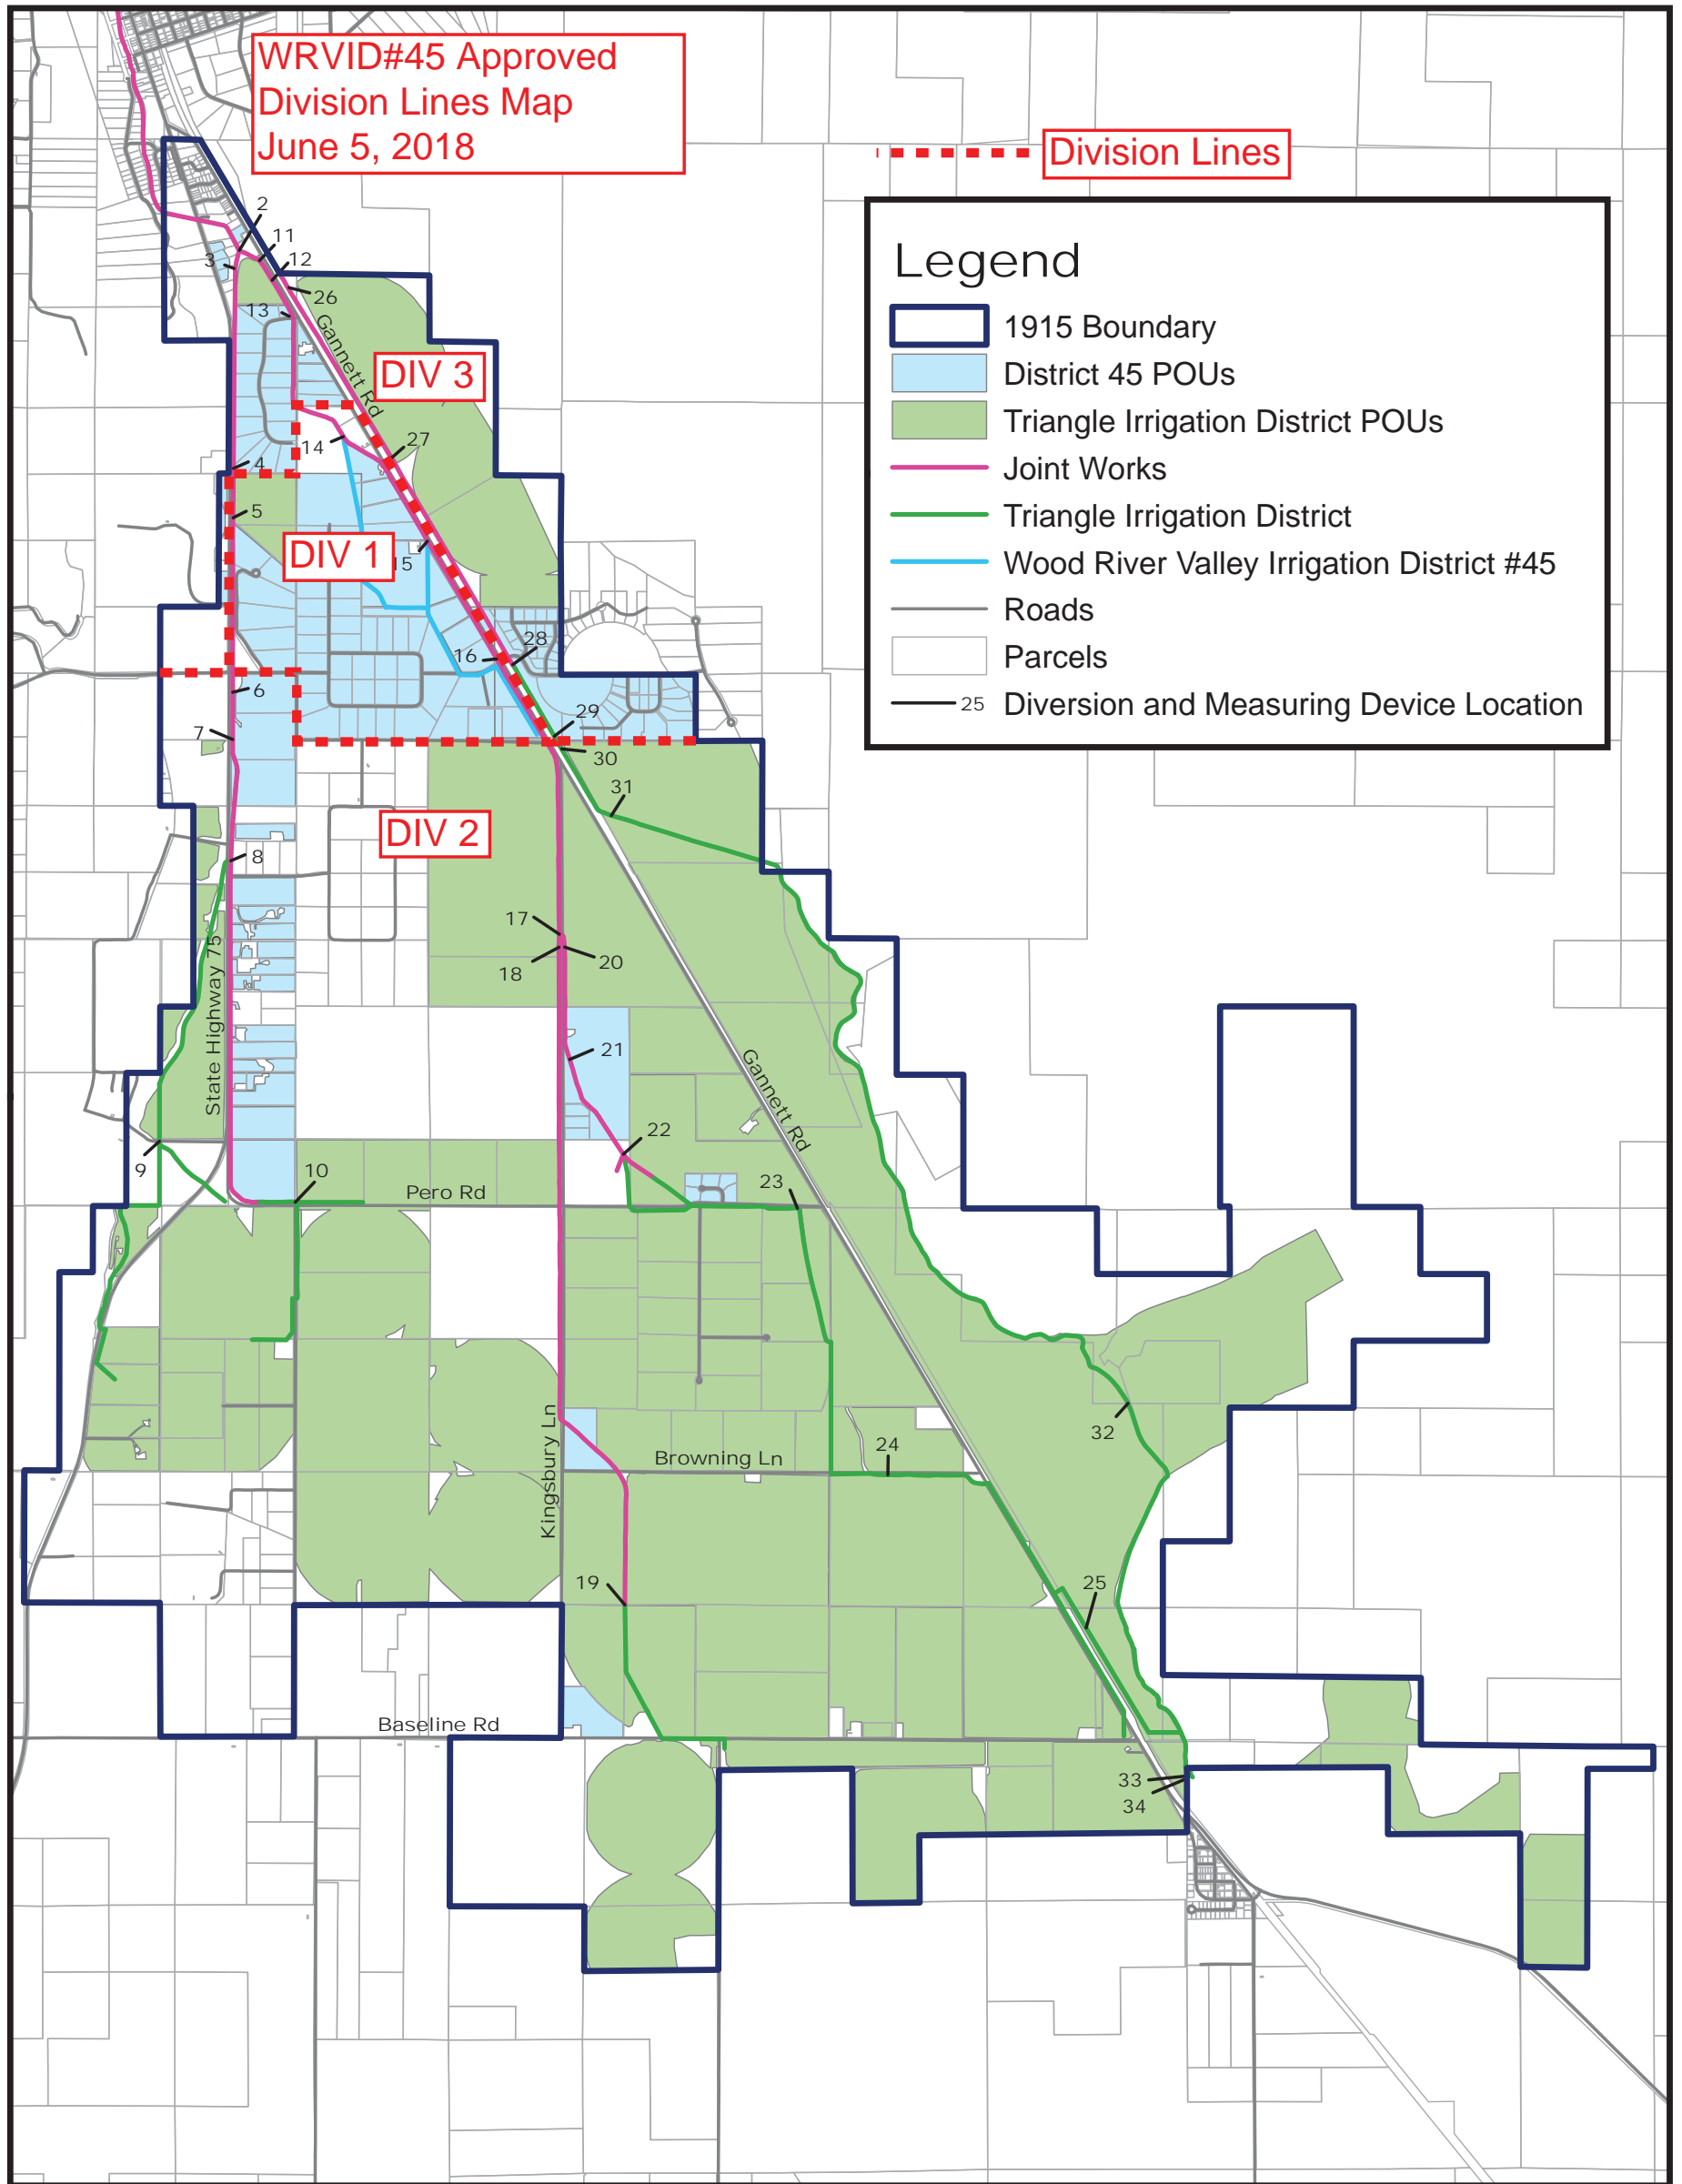

WOOD RIVER VALLEY IRRIGATION DISTRICT #45
AND TRIANGLE IRRIGATION DISTRICT
JOINT WORKS

NOT TO SCALE